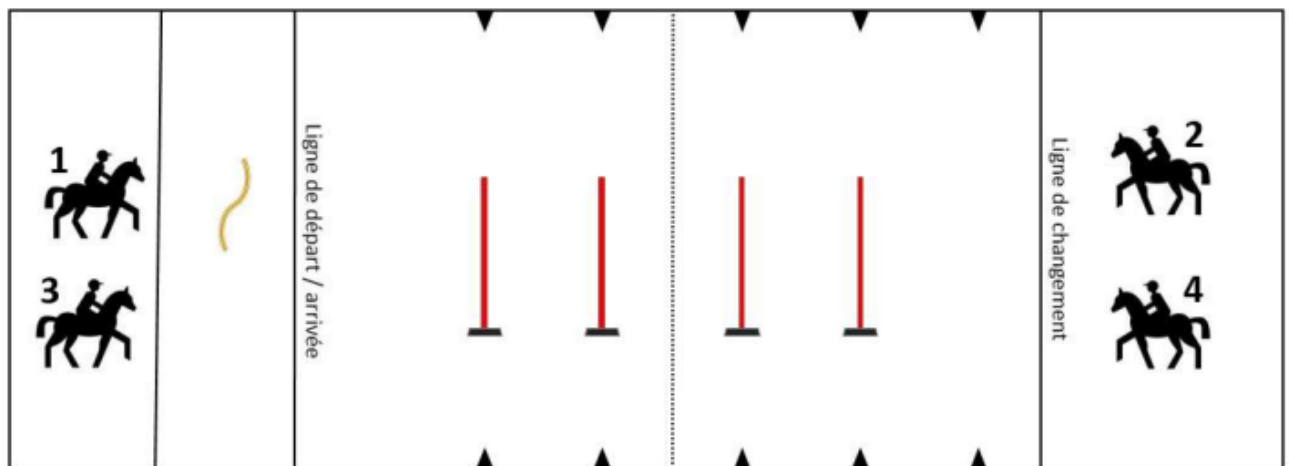

4. Founder's Race (NPATRICK)

10:00/11:00/15:00

5. 5 Flaggen (5 Drapeaux / Flag Fliers)

6. Pony Paare (Corde / Pony Pairs)

7. Ball and Cone (Balles et Cônes int. / Ball and Cone)

8. Run and Ride (CH) (*à pied, à cheval / Run and Ride*)