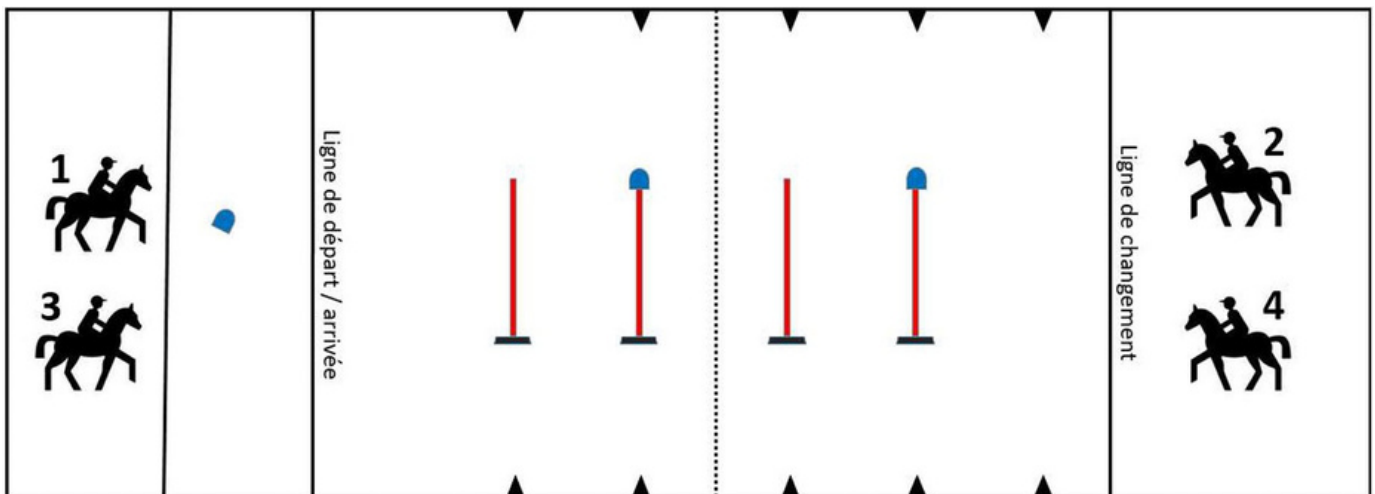

9. Tasses (CH) (*Tasses / Tasses*)