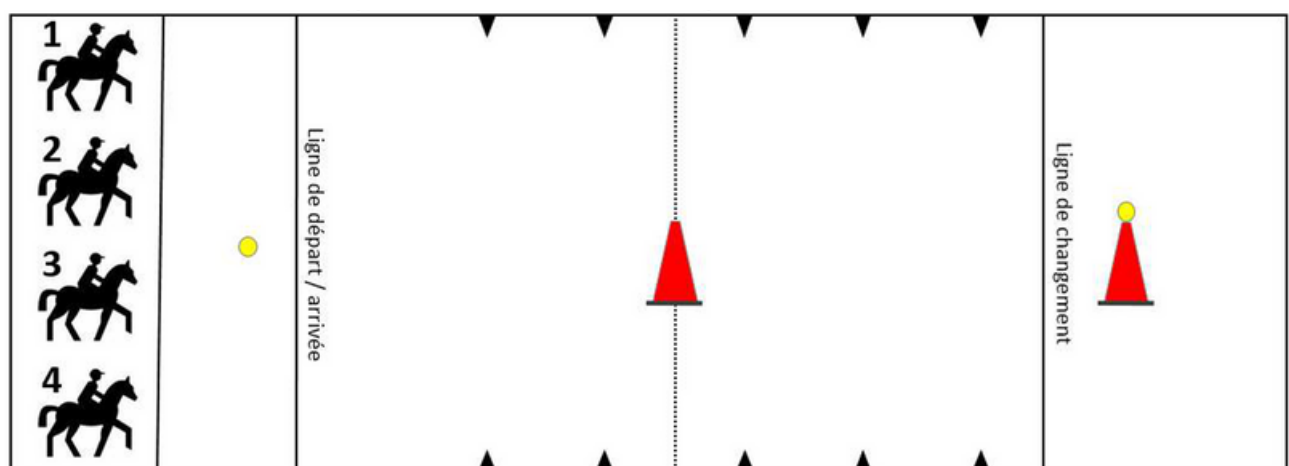

4. Founder's Race (NPATRICK)

10:00/11:00/15:00

5. 5 Flaggen (5 Drapeaux / Flag Fliers)

6. Pony Paare (Corde / Pony Pairs)

7. Ball and Cone (Balles et Cônes int. / Ball and Cone)

8. Run and Ride (CH) (*à pied, à cheval / Run and Ride*)