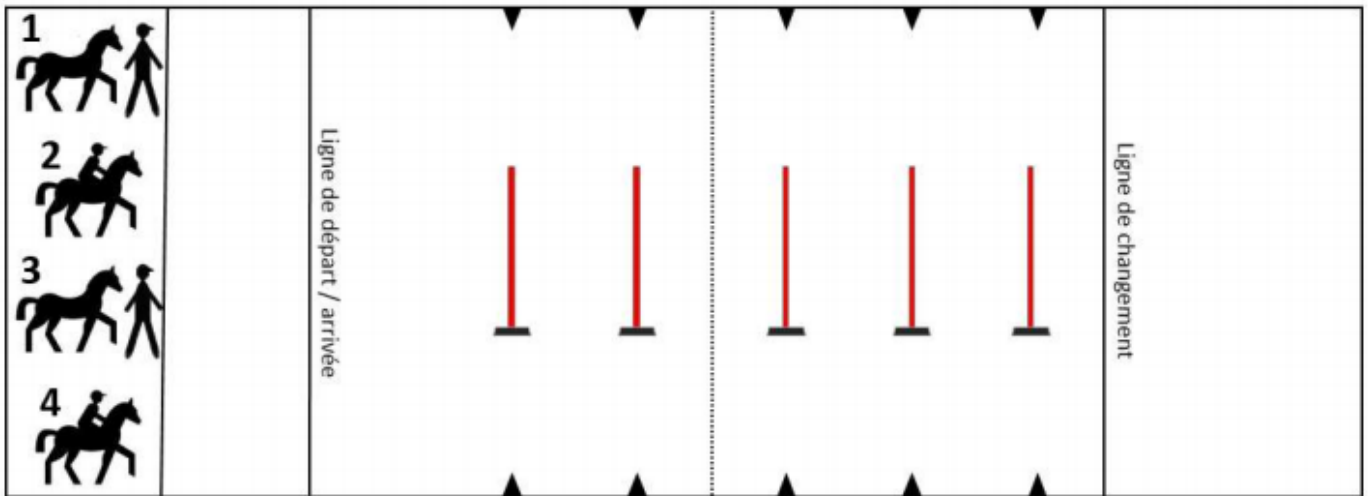

4. Founder's Race (NPATRICK)

10:00/11:00/15:00

5. 5 Flaggen (5 Drapeaux / Flag Fliers)

6. Pony Paare (Corde / Pony Pairs)

7. Ball and Cone (Balles et Cônes int. / Ball and Cone)

8. Run and Ride (CH) (*à pied, à cheval / Run and Ride*)